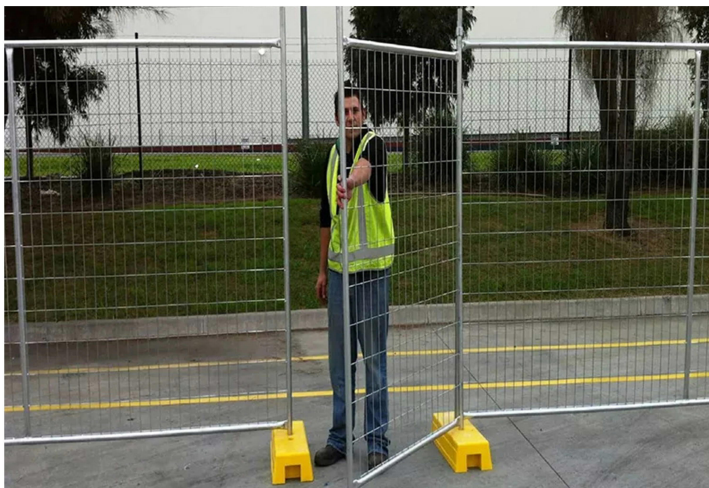

## Australia Temporary Fence Single Gate

Temporary Fencing Pedestrian Gate

Australia Temporary Fence Single Gate often used to match with temporary fence which popular in Australia and New Zealand market. Designed with a width smaller than the opening to allow for gate hardware install. It provide a pedestrian and vehicle access way for your pre-defined area, or prevent unauthorized intrusions into your open-air material storage. It infilled with welded mesh are all implement the same strict testing and quality control process as our AU & NZ temporary fence panels, fence feet and clamps.