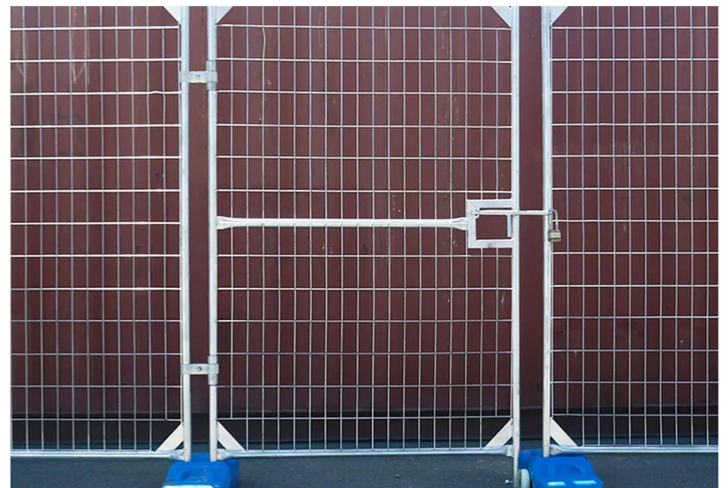

## Australia Temporary Fence Single Gate

Temporary Fencing Pedestrian Gate

Australia Temporary Fence Single Gate often used to match with temporary fence which popular in Australia and New Zealand market. Designed with a width smaller than the opening to allow for gate hardware install. It provide a pedestrian and vehicle access way for your pre-defined area, or prevent unauthorized intrusions into your open-air material storage. It infilled with welded mesh are all implement the same strict testing and quality control process as our AU & NZ temporary fence panels, fence feet and clamps.