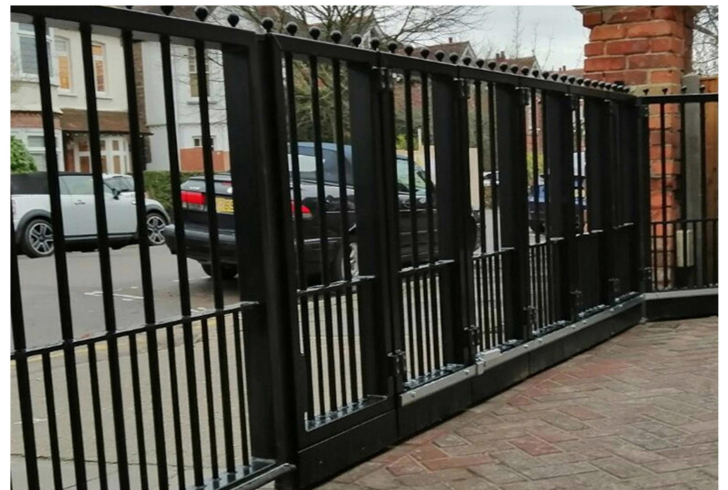

## Corner Gate/Turning Gate

Corner doors are custom-designed for 90° corner spaces, featuring an L-shaped track and a linked sliding design. This achieves a pillar-free, open and airy opening effect at the corner, balancing space utilization with modern aesthetics. They are an ideal partition choice for balconies, living rooms, kitchens, courtyards, and other similar settings. Eliminating the traditional central column at corners, the two door panels connect seamlessly, completely enclosing the space when closed.

## Description

**Height:** 6 Feet

**Length:** Customers Request

**Surface Treatment:** Powder Coated

**Material:** Aluminum, Aluminum Alloy

**Application:** Residential, Villa, Gate, Factory, Courtyards