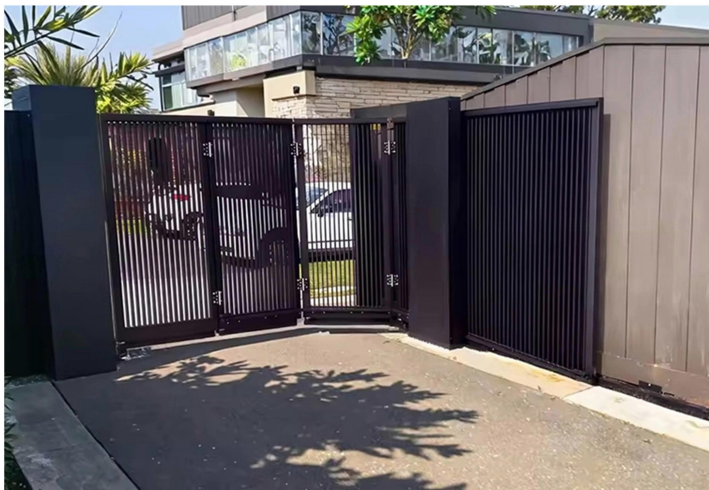

## Corner Gate/Turning Gate

Corner doors are custom-designed for 90° corner spaces, featuring an L-shaped track and a linked sliding design. This achieves a pillar-free, open and airy opening effect at the corner, balancing space utilization with modern aesthetics. They are an ideal partition choice for balconies, living rooms, kitchens, courtyards, and other similar settings. Eliminating the traditional central column at corners, the two door panels connect seamlessly, completely enclosing the space when closed.