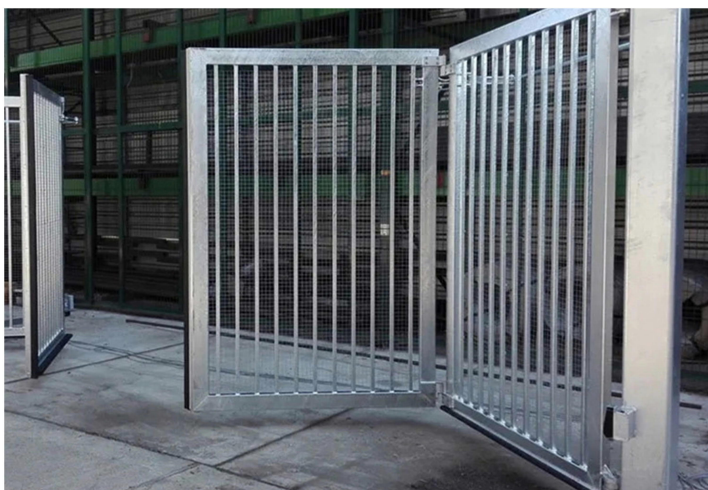

No.19, Jingsi road,
high-tech-industrialdevelopment
zone, Anping, Hebei, China

Floating Folding Gate

The suspended folding door is a new type of access control system that combines the space-saving advantages of folding doors with the efficient and smooth opening and closing mechanism of suspended doors. It features a suspended design, folding function, automation, and reduced wear and tear.

Description

Size: Custom Size

Material: Aluminum Alloy

Surface Treatment: Powder Coated

Type: Double Gate

Usage: Outdoor

Features

✔ Frameless Corner Design for a Brighter View