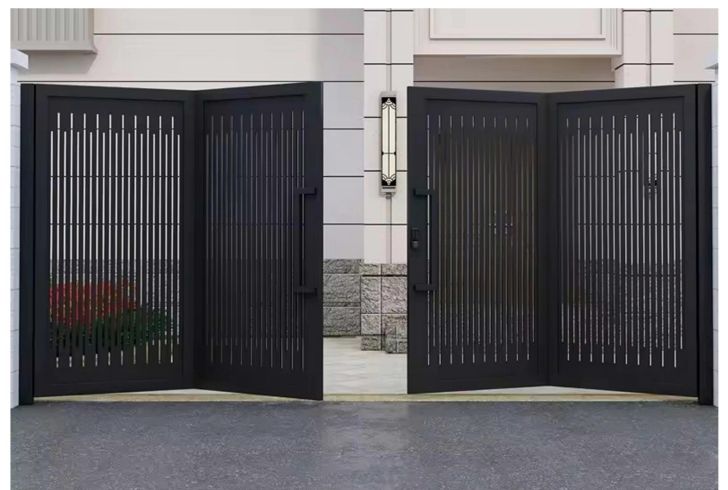

No.19, Jingsi road,
high-tech-industrialdevelopment
zone, Anping, Hebei, China

Floating Folding Gate

The suspended folding door is a new type of access control system that combines the space-saving advantages of folding doors with the efficient and smooth opening and closing mechanism of suspended doors. It features a suspended design, folding function, automation, and reduced wear and tear.

Description

Size: Custom Size

Material: Aluminum Alloy

Surface Treatment: Powder Coated

Type: Double Gate

Usage: Outdoor

Features

✔ Frameless Corner Design for a Brighter View

Abandoning the traditional corner pillar, the two doors seamlessly connect, creating a completely enclosed space when closed and a spacious corner opening when open, offering unobstructed views and enhanced natural light.