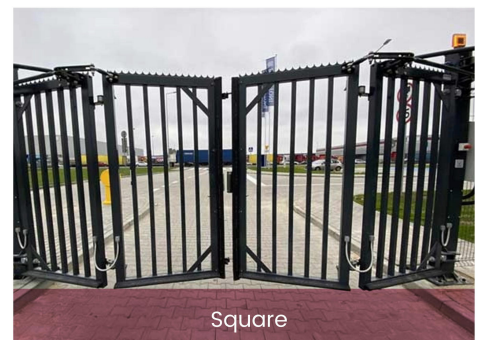

Abandoning the traditional corner pillar, the two doors seamlessly connect, creating a completely enclosed space when closed and a spacious corner opening when open, offering unobstructed views and enhanced natural light.

✔ Sturdy, Durable and Well-Sealed

The frame is made of thickened aluminum alloy, offering high strength, wind pressure resistance, and rust resistance. Combined with double-layered tempered glass and sealing strips, it provides sound insulation, heat insulation, waterproofing, and dustproofing, enhancing home comfort.

✔ Smooth Push-Pull Experience

Equipped with silent rollers and high-strength tracks, the doors slide smoothly and effortlessly without jamming or noise. They are resistant to deformation and derailment even after long-term use, requiring minimal effort to open and closing securely.

✔ Customizable to various styles

Supports ultra-narrow bezels, multi-color spraying, and customizable options such as frosted, transparent, and non-frosted glass. It can match modern, minimalist, light luxury, and Nordic decorating styles. Sizes can be customized to your needs, perfectly fitting corner apartments.

✔ Space-Saving and Minimal Footprint

Utilizing a side-sliding storage design, the doors conceal themselves against the wall when open, saving space in hallways and living areas. Suitable for small apartments and compact spaces.

Application