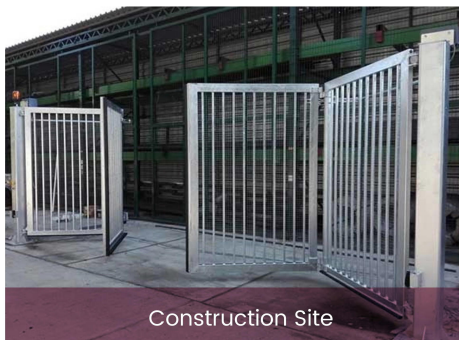

Abandoning the traditional corner pillar, the two doors seamlessly connect, creating a completely enclosed space when closed and a spacious corner opening when open, offering unobstructed views and enhanced natural light.

✔ Sturdy, Durable and Well-Sealed

The frame is made of thickened aluminum alloy, offering high strength, wind pressure resistance, and rust resistance. Combined with double-layered tempered glass and sealing strips, it provides sound insulation, heat insulation, waterproofing, and dustproofing, enhancing home comfort.

✔ Smooth Push-Pull Experience

Equipped with silent rollers and high-strength tracks, the doors slide smoothly and effortlessly without jamming or noise. They are resistant to deformation and derailment even after long-term use, requiring minimal effort to open and closing securely.

✔ Customizable to various styles

Supports ultra-narrow bezels, multi-color spraying, and customizable options such as frosted, transparent, and non-frosted glass. It can match modern, minimalist, light luxury, and Nordic decorating styles. Sizes can be customized to your needs, perfectly fitting corner apartments.

✔ Space-Saving and Minimal Footprint

Utilizing a side-sliding storage design, the doors conceal themselves against the wall when open, saving space in hallways and living areas. Suitable for small apartments and compact spaces.

Application