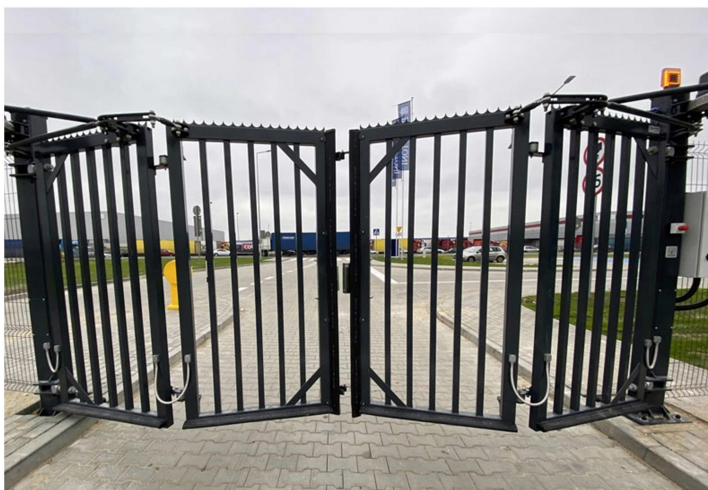

No.19, Jingsi road,
high-tech-industrialdevelopment
zone, Anping, Hebei, China

Floating Folding Gate

The suspended folding door is a new type of access control system that combines the space-saving advantages of folding doors with the efficient and smooth opening and closing mechanism of suspended doors. It features a suspended design, folding function, automation, and reduced wear and tear.

Description

Size: Custom Size

Material: Aluminum Alloy

Surface Treatment: Powder Coated

Type: Double Gate

Usage: Outdoor

Features

✔ Frameless Corner Design for a Brighter View