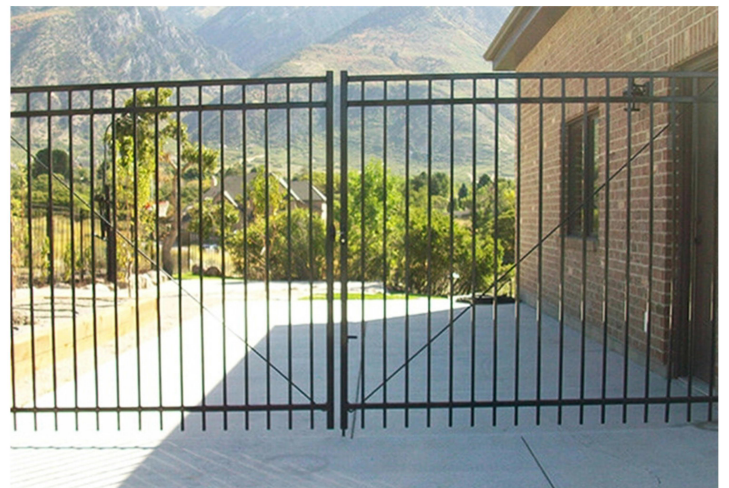

No.19, Jingsi road,
high-tech-industrialdevelopment
zone, Anping, Hebei, China

Metal Fence Double Gate

Double Residential Aluminum Walk Gate

Metal Fence Double Gate is a wide-access entry point consisting of two gate leaves that swing open from the center, designed for integration with various metal fencing systems. This configuration provides a much wider clear opening compared to a single gate while maintaining structural stability and ease of operation. The double-leaf design distributes weight more evenly, reducing stress on hinges and framework, making it ideal for vehicle access and wide entryways.

Post: 60*60mm, 80*80mm, 100*100mm, etc.

Surface Treatment: Hot Dipped Galvanized,
Powder Coated

Color: Silver, Black, Green, etc.

The Metal Fence Double Gate provides an optimal solution for properties requiring wide vehicle access without compromising security or aesthetic appeal. Its balanced design and robust construction make it suitable for both functional and decorative applications across residential, commercial, and institutional settings.

Designed for both functionality and aesthetic appeal, this Aluminum Fence Gate Pack is ideal for residential or commercial applications. With its corrosion-resistant, low-maintenance construction, this gate will provide years of reliable use while maintaining a sleek and modern appearance.