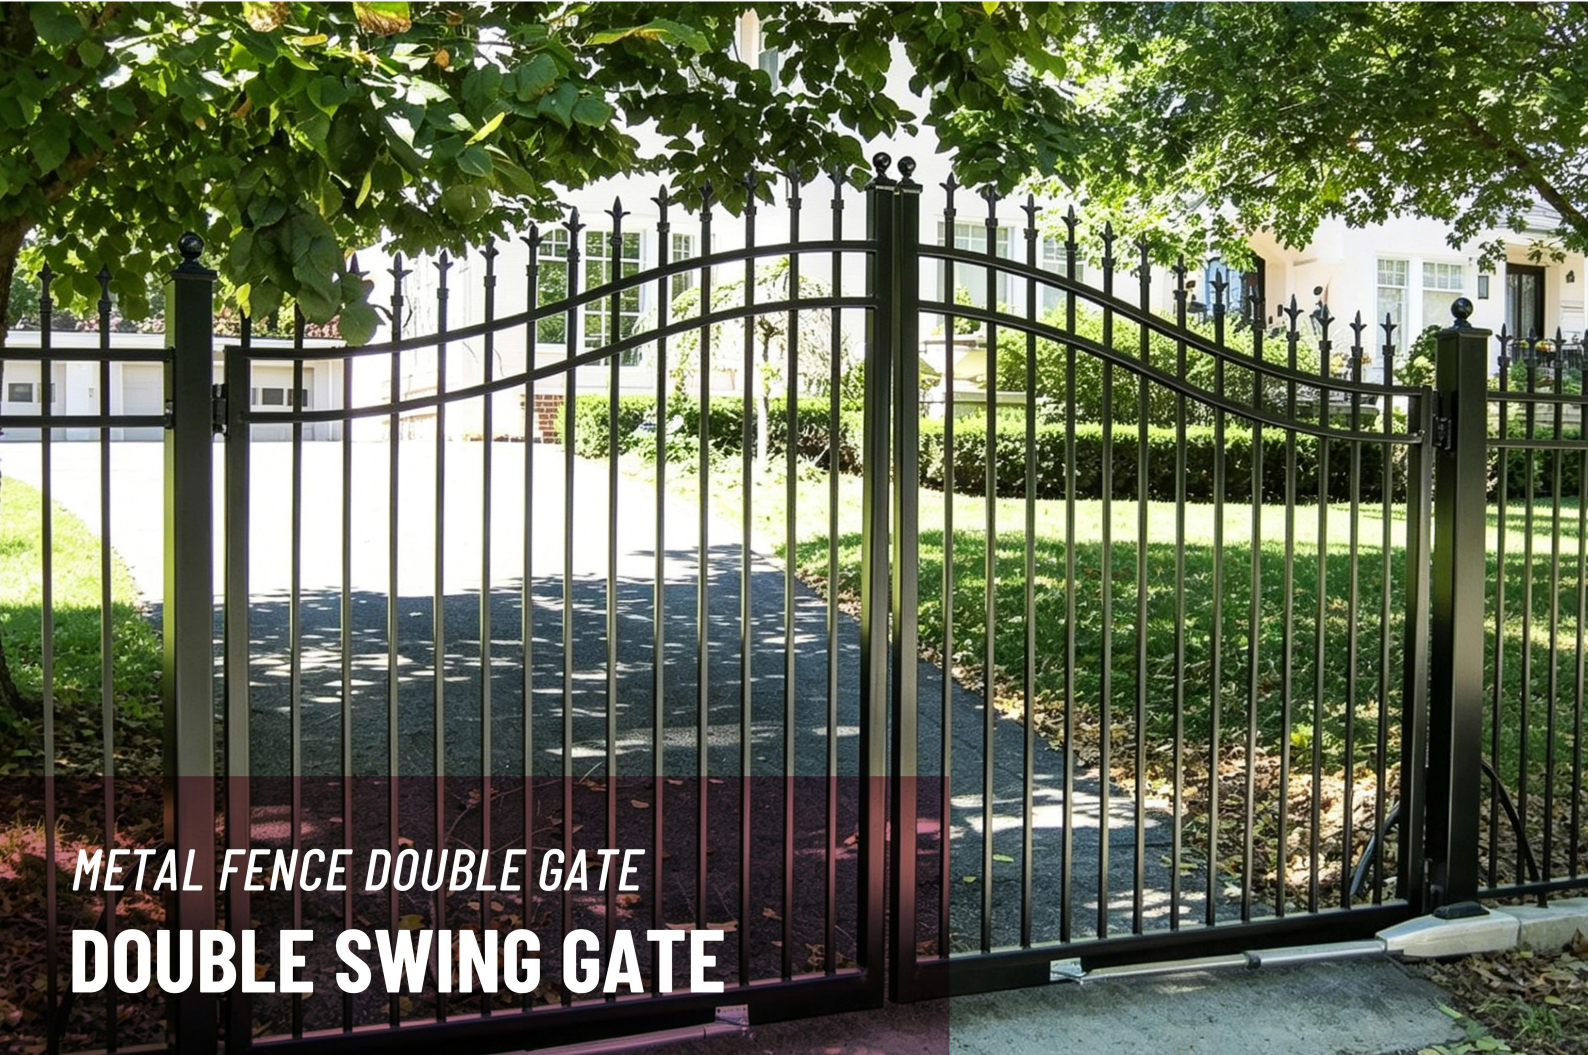

ANPING TAILONG

HARDWARE&WIRE MESH PRODUCTS CO.,LTD

TLWY®
TaiLong Fence

METAL FENCE DOUBLE GATE
DOUBLE SWING GATE

Mobile:

+86-133-2318-6988
+86-153-6985-6999

Email:

Sales@fence-global.com
Sales@wiremesh-global.com

No.19, Jingsi road,
high-tech-industrialdevelopment
zone, Anping, Hebei, China