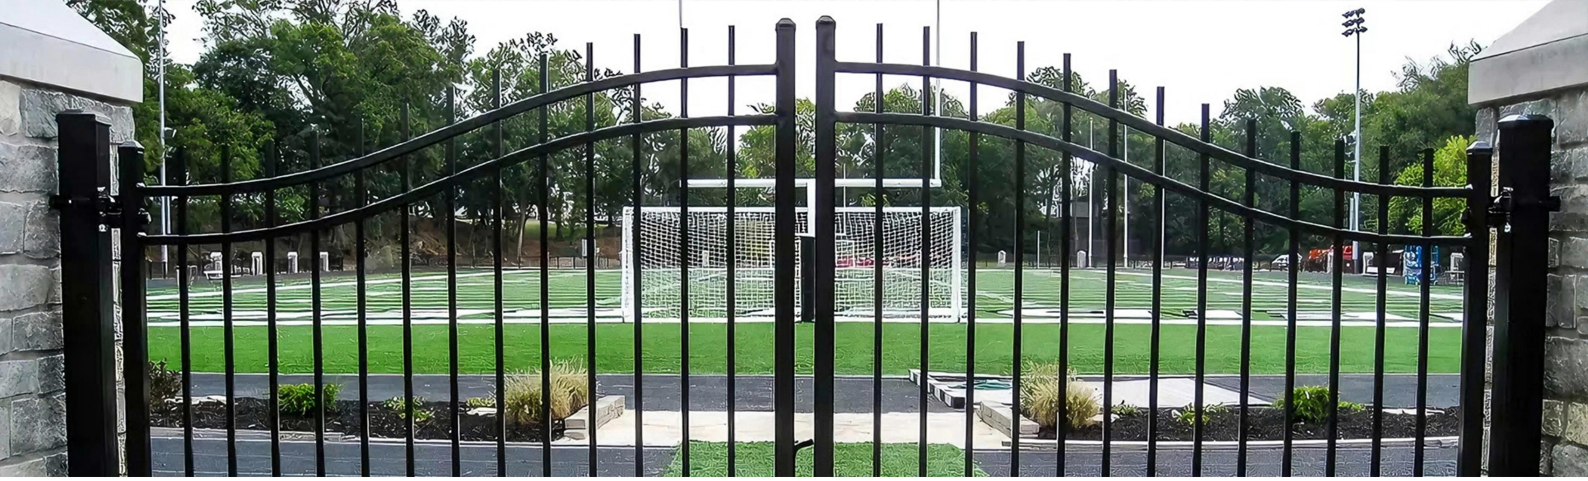

No.19, Jingsi road,
high-tech-industrialdevelopment
zone, Anping, Hebei, China

Metal Fence Double Gate

Double Residential Aluminum Walk Gate

Metal Fence Double Gate is a wide-access entry point consisting of two gate leaves that swing open from the center, designed for integration with various metal fencing systems. This configuration provides a much wider clear opening compared to a single gate while maintaining structural stability and ease of operation. The double-leaf design distributes weight more evenly, reducing stress on hinges and framework, making it ideal for vehicle access and wide entryways.

Post: 60*60mm, 80*80mm, 100*100mm, etc.

Surface Treatment: Hot Dipped Galvanized,
Powder Coated

Color: Silver, Black, Green, etc.

The Metal Fence Double Gate provides an optimal solution for properties requiring wide vehicle access without compromising security or aesthetic appeal. Its balanced design and robust construction make it suitable for both functional and decorative applications across residential, commercial, and institutional settings.

Designed for both functionality and aesthetic appeal, this Aluminum Fence Gate Pack is ideal for residential or commercial applications. With its corrosion-resistant, low-maintenance construction, this gate will provide years of reliable use while maintaining a sleek and modern appearance.