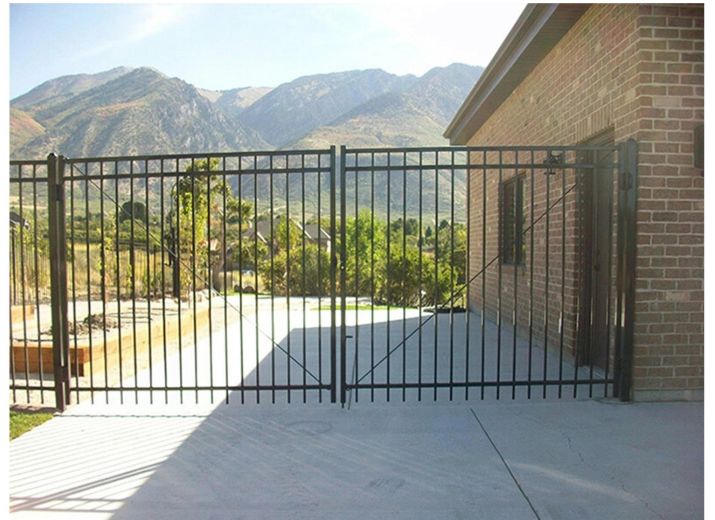

No.19, Jingsi road,
high-tech-industrialdevelopment
zone, Anping, Hebei, China

Metal Fence Double Gate

Double Residential Aluminum Walk Gate

Metal Fence Double Gate is a wide-access entry point consisting of two gate leaves that swing open from the center, designed for integration with various metal fencing systems. This configuration provides a much wider clear opening compared to a single gate while maintaining structural stability and ease of operation. The double-leaf design distributes weight more evenly, reducing stress on hinges and framework, making it ideal for vehicle access and wide entryways.

Post: 60*60mm, 80*80mm, 100*100mm, etc.

Surface Treatment: Hot Dipped Galvanized,
Powder Coated

Color: Silver, Black, Green, etc.

The Metal Fence Double Gate provides an optimal solution for properties requiring wide vehicle access without compromising security or aesthetic appeal. Its balanced design and robust construction make it suitable for both functional and decorative applications across residential, commercial, and institutional settings.

Designed for both functionality and aesthetic appeal, this Aluminum Fence Gate Pack is ideal for residential or commercial applications. With its corrosion-resistant, low-maintenance construction, this gate will provide years of reliable use while maintaining a sleek and modern appearance.