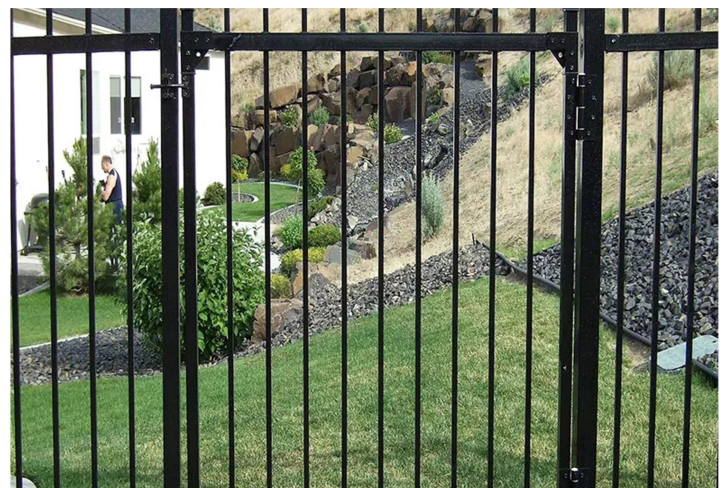

## Metal Fence Single Gate

### Decorative Garden Gate

Metal Fence Single Swing Gate is generally used for pedestrian entry purpose; therefore, it is also known as pedestrian gate. It is an integral part of the whole fencing system. It offers a convenient entrance for authorized pedestrians and works with various fence panels, post and accessories to secure your properties. Manufactured from heavy-duty steel, the gate is powder-coated to protect against corrosion.

It also comes with a bolt hinge for quick locking, and mounting posts for easy installation. 3 matching keys are also included in the delivery. This gate is a great combination of style, strength and stability.