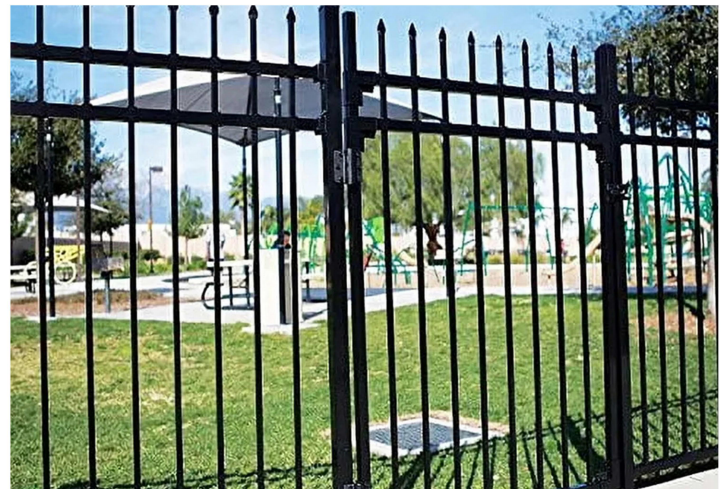

## Metal Fence Single Gate

### Decorative Garden Gate

Metal Fence Single Swing Gate is generally used for pedestrian entry purpose; therefore, it is also known as pedestrian gate. It is an integral part of the whole fencing system. It offers a convenient entrance for authorized pedestrians and works with various fence panels, post and accessories to secure your properties. Manufactured from heavy-duty steel, the gate is powder-coated to protect against corrosion.