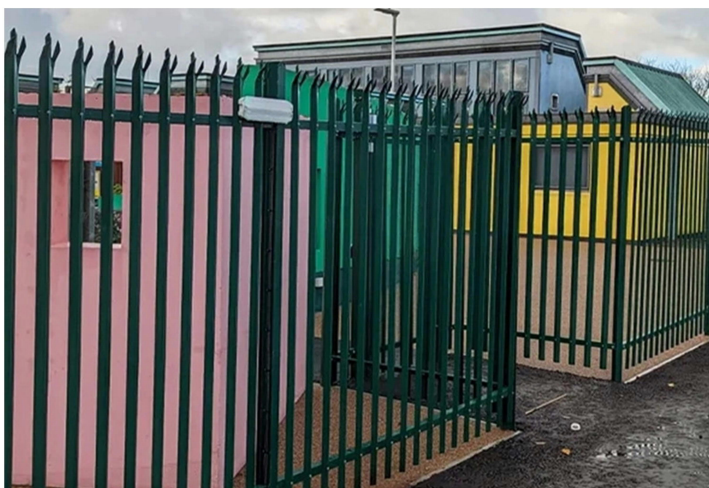

## Palisade Fence Double Gate

### Double Leaf Palisade Gate

Palisade Fence Double Gate is really useful for creating a vehicle access point for all vehicles. It is easy to install and can be integrated into Palisade Security Fencing structures will keep your premises protected from intrusion. To secure the gate when it is closed you should shift the sliding latch bolt across and then slot to two drop bolts into the ground. You can also provide your palisade fencing and gate with extra security by using a Heavy Duty Padlock to lock the sliding latch bolt in place.