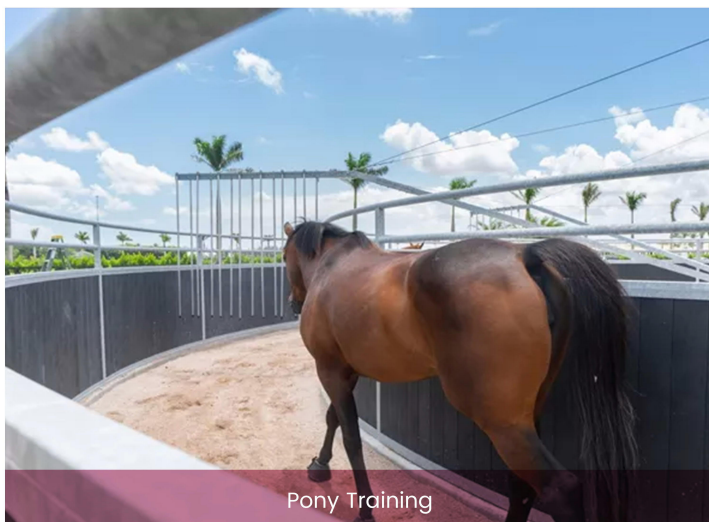

Equestrian Centers

Horse Rehabilitation Centers

Racehorse Training Yards

Farm

Pony Training

Private Horse Farm

**ANPING TAILONG**  
HARDWARE&WIRE MESH PRODUCTS CO.,LTD

+86-133-2318-6988  
+86-153-6985-6999