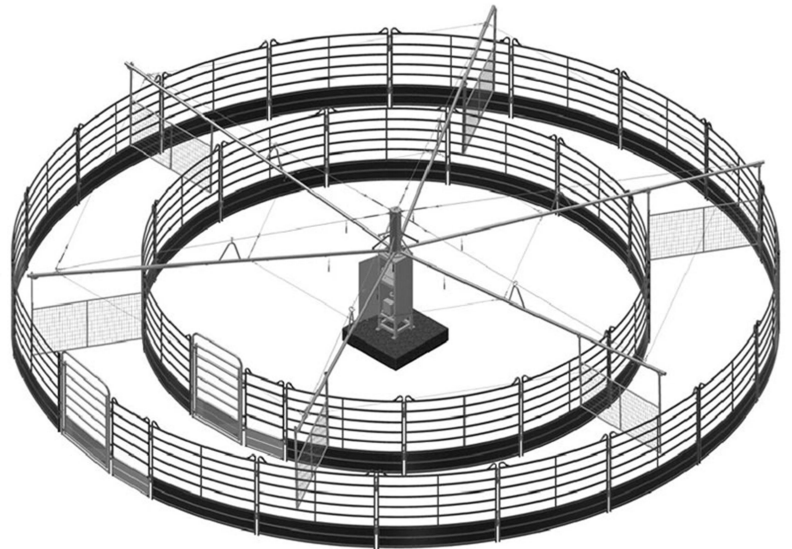

## Horse Walkers

horse walker . It's a device used to help exercise horses, especially when they can't be ridden or for warm-up and cool-down routines. These machines are often used in equestrian training to provide horses with a controlled environment where they can walk, trot, or canter in circles.

## DESCRIPTION

Panel Walker for horses by TAILONG. Available in 4 horse (42 ft diameter), 6 horse (52 ft diameter or 72 ft diameter), 8 horse with 72 ft diameter inner and outer panels. Our panels can be ordered with horizontal rails or 2" x2" heavy-duty, 4 gauge wire mesh tops.

The Panel Walker eliminates the need to tie your horses to the walker so they are able to move about more freely. Horses that have never been in a walker have become trained to use the walker within minutes. With low impedance electrically charged, free swinging divider panels horses that lag behind are encourage to keep pace. Each divider panel is made of heavy duty 2" x2" 4 gauge wire mesh and the electrical charge is optionally activated at the control box. Panels can be ordered with the horizontal rails or wire mesh for the budget minded. Horse Safe Premiere Panels feature J legs for stability, fish hooks eliminate leg traps, chain connectors for easy hook up. Diameter 4 horse 42ft, 6 horse 52 ft or 72 ft, 8 horse 72 ft.

Another great feature of the TAILONG Panel Walker is the walker round pen. Take a closer and our panels are curved for the specific diameter required. This creates a perfect circle for the walker to operate within. Each curved panel is a full 6' tall and made of heavy duty 16 gauge 2" diameter tubing. There are no sharp edges, misplaced connectors or places for an animal to hang up. Solid bottom sheeting keeps the dirt in the tack and eliminates leg traps as well. The inner and outer round pens feature a convenient gate with sliding latch and a 9 ft alley way for horses to move in.