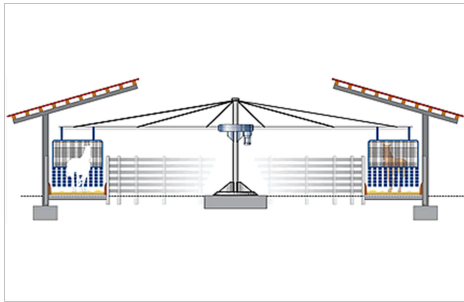

Both the Solid Bottom Panel and the Premier Curved Panels can also be purchased for use as a standard round pen.

Optional: Sprinkler System – enhances the drag’s effectiveness and keeps the ground moist to eliminate dust. Just attach any outdoor water hose to the walkers sprinkler hookup and you are ready to go.

Optional: Leveling Drag

Optional: Control Box Pedestal for housing your control if located out in weather

Additional information:

Weight: 2000 lbs

Walker Options: 4 Horse, 6 Horse, 8 Horse

Diameter: 42ft Diameter, 52ft Diameter, 72ft Diameter

Panel Style: Standard Rail, Wire Mesh

Operation: Push Button, Programmable

Different Types

Type1