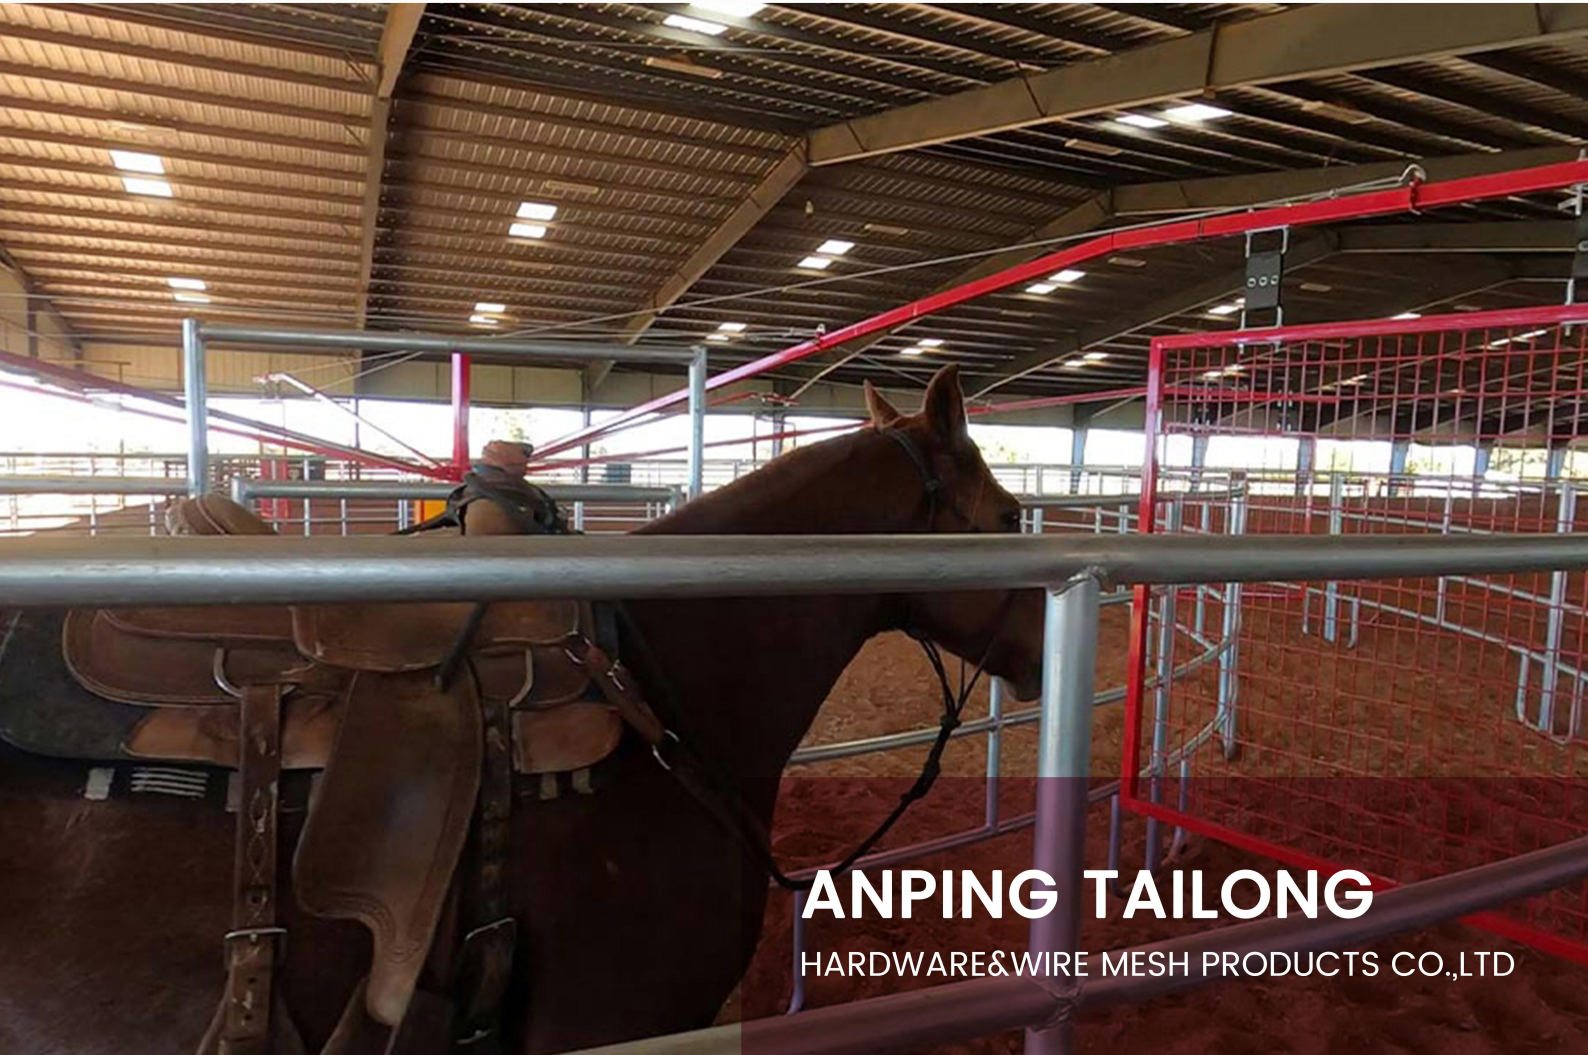

Equestrian Centers

Horse Rehabilitation Centers

Racehorse Training Yards

Farm

Pony Training

Private Horse Farm

**ANPING TAILONG**  
HARDWARE&WIRE MESH PRODUCTS CO.,LTD

+86-133-2318-6988  
+86-153-6985-6999