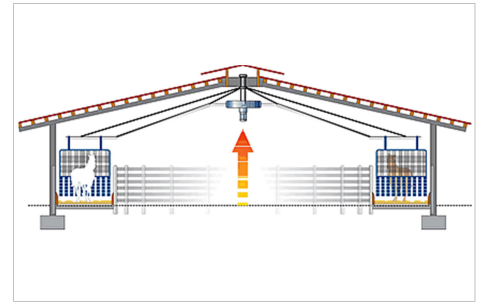

Both the Solid Bottom Panel and the Premier Curved Panels can also be purchased for use as a standard round pen.

Optional: Sprinkler System – enhances the drag’s effectiveness and keeps the ground moist to eliminate dust. Just attach any outdoor water hose to the walkers sprinkler hookup and you are ready to go.

Optional: Leveling Drag

Optional: Control Box Pedestal for housing your control if located out in weather

Additional information:

Weight: 2000 lbs

Walker Options: 4 Horse, 6 Horse, 8 Horse

Diameter: 42ft Diameter, 52ft Diameter, 72ft Diameter

Panel Style: Standard Rail, Wire Mesh

Operation: Push Button, Programmable

Different Types

Type3

Other Accessories