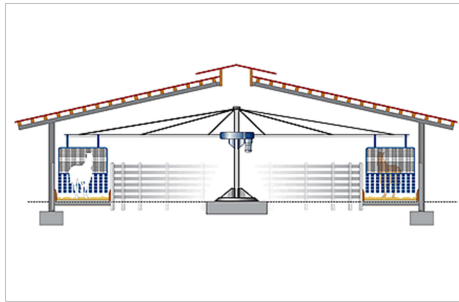

Both the Solid Bottom Panel and the Premier Curved Panels can also be purchased for use as a standard round pen.

Optional: Sprinkler System – enhances the drag’s effectiveness and keeps the ground moist to eliminate dust. Just attach any outdoor water hose to the walkers sprinkler hookup and you are ready to go.

Optional: Leveling Drag

Optional: Control Box Pedestal for housing your control if located out in weather

Additional information:

Weight: 2000 lbs

Walker Options: 4 Horse, 6 Horse, 8 Horse

Diameter: 42ft Diameter, 52ft Diameter, 72ft Diameter

Panel Style: Standard Rail, Wire Mesh

Operation: Push Button, Programmable

Different Types

Type2

Other Accessories