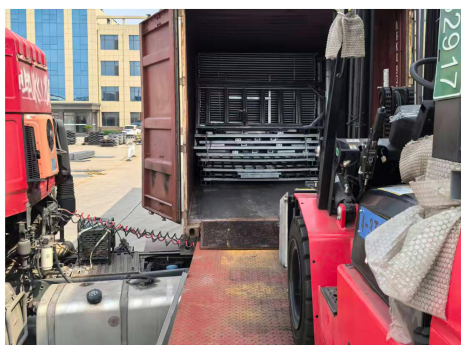

The sheep handling unit can be adapted to your existing sheep pen.

Made from hot-dip galvanized steel

**Internal dimensions:** 1100 mm (L) x 400 mm (W)

**External dimensions:** 1200 mm (L) x 650 mm (W) – can be transported on a single pallet.

## Production Flow Chart

Hot-Dip Galvanized Steel Pipes

Galvanized Sheet

Laser Cutting

Laser Welding

Polishings

Electrostatic Spraying

Finish

## Package & Delivery