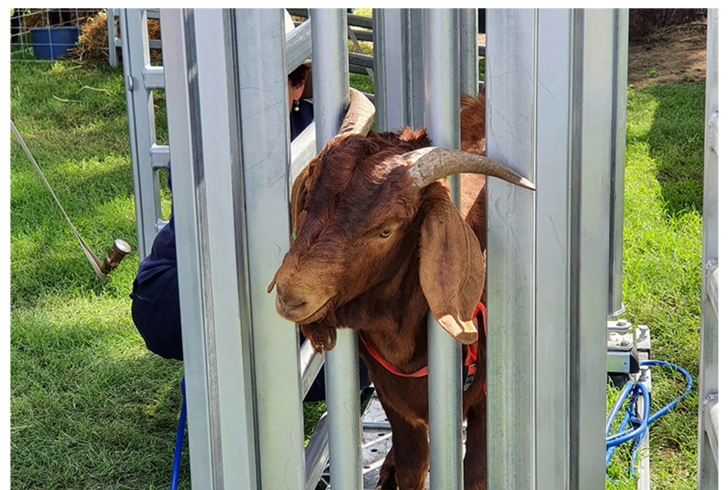

## Sheep Handlers

Ensure safety and strength with our premium sheep handlers, designed specifically for the demanding tasks on Australian farms. Oversize, over strength capacity, this crush provides superior stability for vet checks, tagging, health treatments, and more.

This mechanized sheep handling unit is designed to create a safer and calmer working environment for both human handlers and animals.

This makes shearing, hoof checks, medication administration, injections, and ear tagging easier, while keeping both of you calm.

The sheep handling unit can be adapted to your existing sheep pen.

Made from hot-dip galvanized steel

**Internal dimensions:** 1100 mm (L) x 400 mm (W)

**External dimensions:** 1200 mm (L) x 650 mm (W) – can be transported on a single pallet.