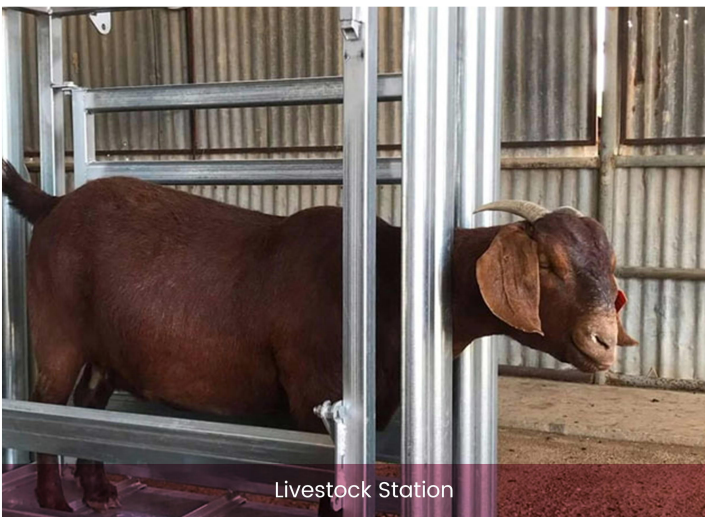

Farm

Livestock Station