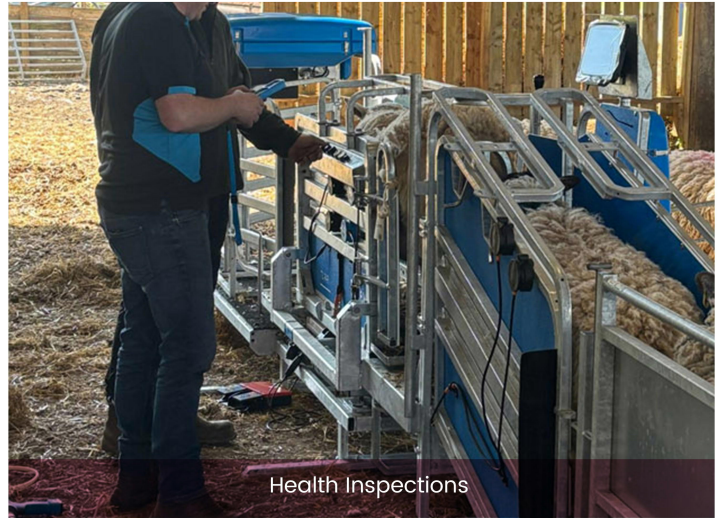

Health Inspections