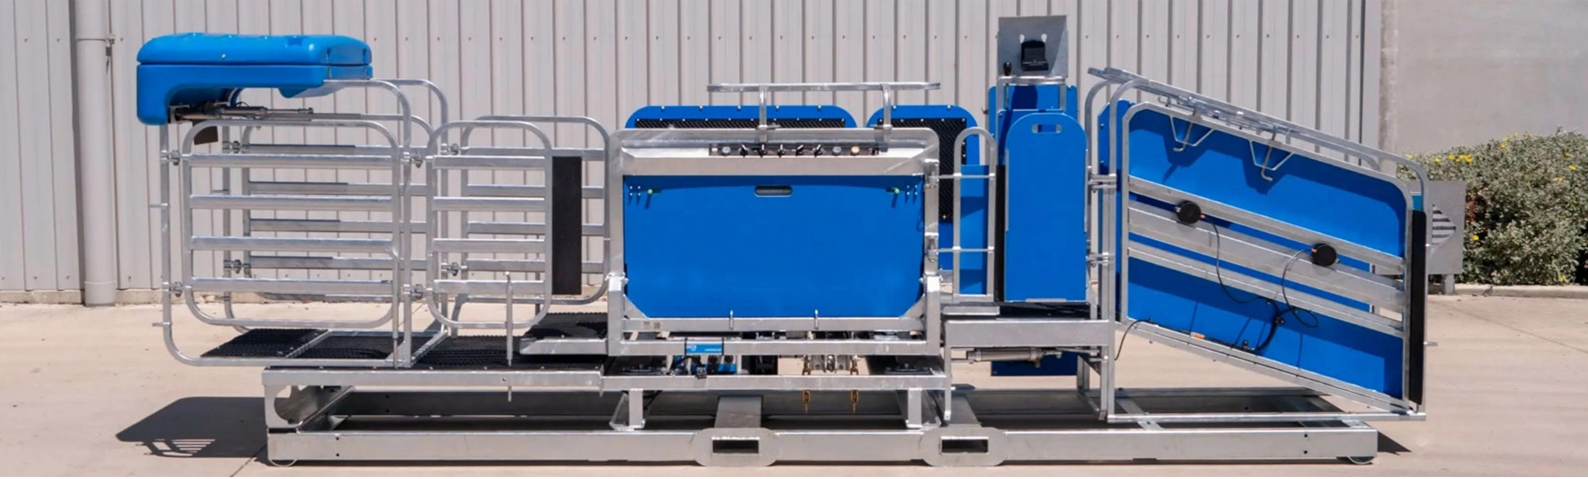

## Sheep Handlers

Ensure safety and strength with our premium sheep handlers, designed specifically for the demanding tasks on Australian farms. Oversize, over strength capacity, this crush provides superior stability for vet checks, tagging, health treatments, and more.

This mechanized sheep handling unit is designed to create a safer and calmer working environment for both human handlers and animals.

This makes shearing, hoof checks, medication administration, injections, and ear tagging easier, while keeping both of you calm.

The sheep handling unit can be adapted to your existing sheep pen.

Made from hot-dip galvanized steel

**Internal dimensions:** 1100 mm (L) x 400 mm (W)

**External dimensions:** 1200 mm (L) x 650 mm (W) – can be transported on a single pallet.

### FEATURES

This mechanized sheep handling unit is designed to create a safer and calmer working environment for both human handlers and animals. It makes shearing, hoof inspection, medication administration, injections, and ear tagging easier, while allowing both parties to remain calm. The unit can be retrofitted into your existing sheep pen. Made of hot-dip galvanized material.