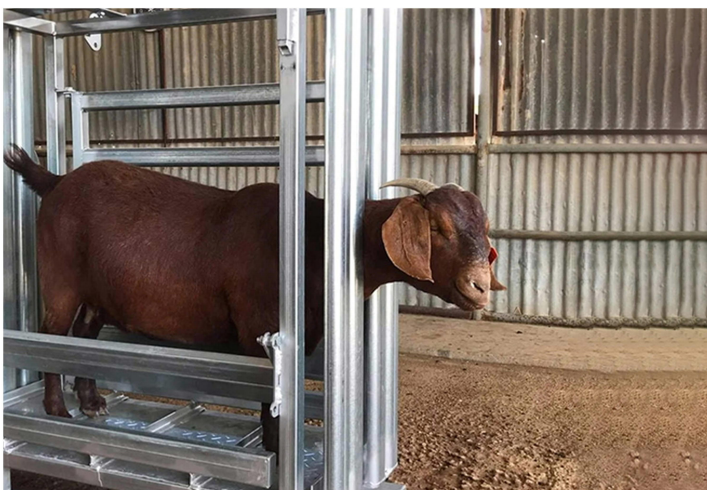

## Sheep Handlers

Ensure safety and strength with our premium sheep handlers, designed specifically for the demanding tasks on Australian farms. Oversize, over strength capacity, this crush provides superior stability for vet checks, tagging, health treatments, and more.

This mechanized sheep handling unit is designed to create a safer and calmer working environment for both human handlers and animals.

This makes shearing, hoof checks, medication administration, injections, and ear tagging easier, while keeping both of you calm.

The sheep handling unit can be adapted to your existing sheep pen.

Made from hot-dip galvanized steel

**Internal dimensions:** 1100 mm (L) x 400 mm (W)

**External dimensions:** 1200 mm (L) x 650 mm (W) – can be transported on a single pallet.