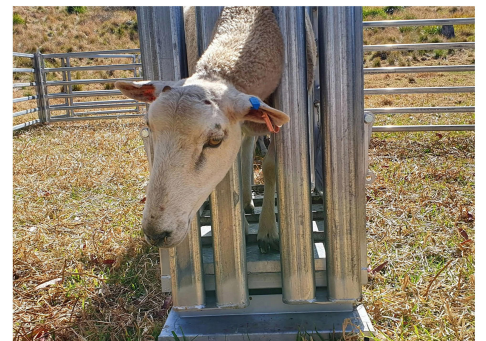

Head Bale Design